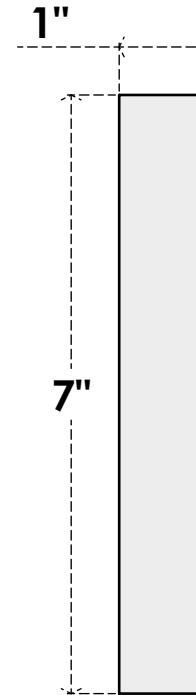

ROSP070X070X100SDG02

7"W X 7"H X 1"P STANDARD SEDGWICK BULLSEYE ROSETTE WITH SQUARE EDGE, ARCHITECTURAL GRADE PVC

FRONT

SIDE

EKENA MILLWORK
2300 WEST MAIN ST.
CLARKSVILLE, TX 75426
TOLL FREE: 866-607-0453
WWW.EKENAMILLWORK.COM

NOTES

1. INSTALLATION TO BE COMPLETED IN ACCORDANCE WITH MANUFACTURER'S SPECIFICATIONS.
2. DRAWING MAY NOT BE TO SCALE
3. THIS DRAWING IS INTENDED FOR DESIGN AND PLANNING PURPOSES ONLY.
4. ALL INFORMATION CONTAINED HEREIN WAS CURRENT AT THE TIME OF DEVELOPMENT BUT MUST BE REVIEWED AND APPROVED BY THE PRODUCT MANUFACTURER TO BE CONSIDERED ACCURATE.
5. ARCHITECTURAL GRADE PVC PRODUCTS ARE MADE FROM EXPANDED CELLULAR PVC AND COME NATURALLY WHITE BUT MAY BE PAINTED