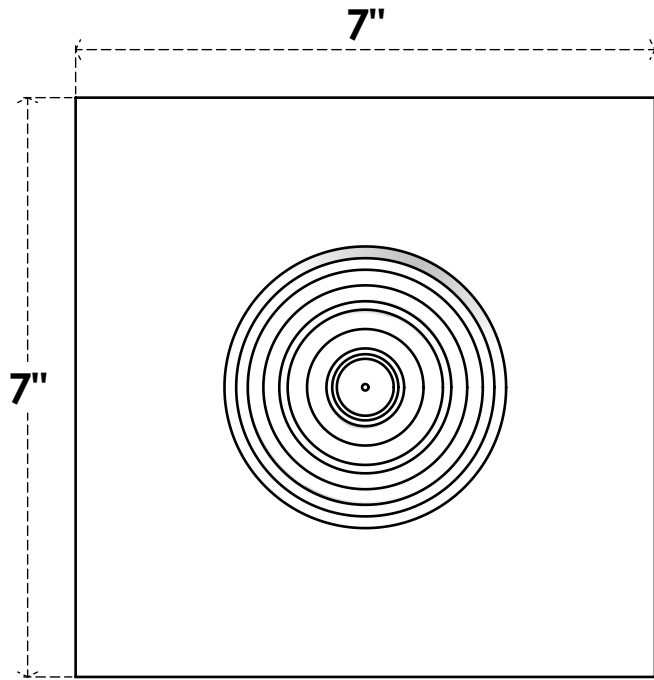

ROSP070X070X100SDG02

7"W X 7"H X 1"P STANDARD SEDGWICK BULLSEYE ROSETTE WITH SQUARE EDGE, ARCHITECTURAL GRADE PVC

FRONT

SIDE

EKENA MILLWORK
2300 WEST MAIN ST.
CLARKSVILLE, TX 75426
TOLL FREE: 866-607-0453
WWW.EKENAMILLWORK.COM